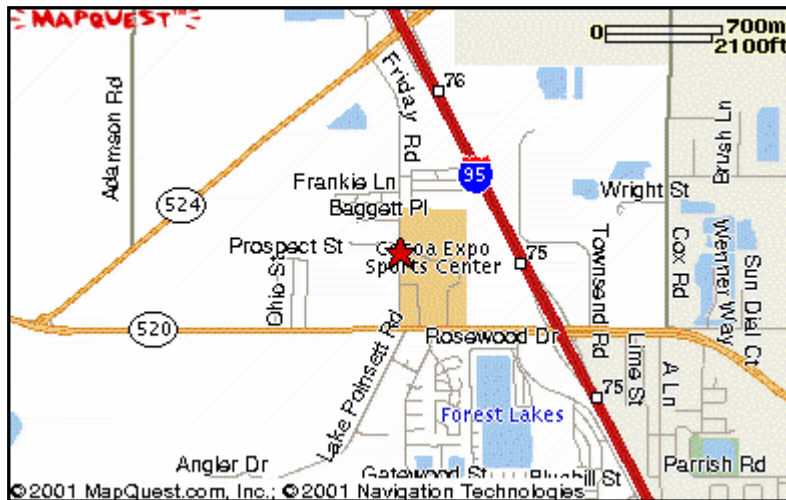

Cocoa Expo Sports Center Driving Directions

From West Coast

Cocoa, FL is located South of Daytona, East of Orlando and North of Palm Beach. Take Interstate 4 East towards Orlando. You will exit onto Toll Road 417 (Exit 24) and head East. Follow 417 to the Bee Line Expressway and continue heading east. These are toll roads so change will be needed. You will then exit onto Interstate 95 and head South. Remain on I 95 to SR 524 Exit #202 (Approx. 1 mile before the interstate). You will turn right onto SR 524. Proceed to Friday Road (The Days Inn is at this intersection). You will turn left onto Friday Road and the Cocoa Expo Sports Center will be on your left.

From East Coast

Cocoa, FL is located South of Daytona, East of Orlando and North of Palm Beach. You will follow Interstate 95 (North or South from your respective location). Take I-95 to SR 520 (Exit 201). Upon your exit you will head West on SR 520 Approximately 3/4 of a mile to Friday Road You will turn right onto Friday Road (There is a Gas Station at the intersection). Proceed on Friday Road and the Cocoa Expo Sports Center will be on your right.