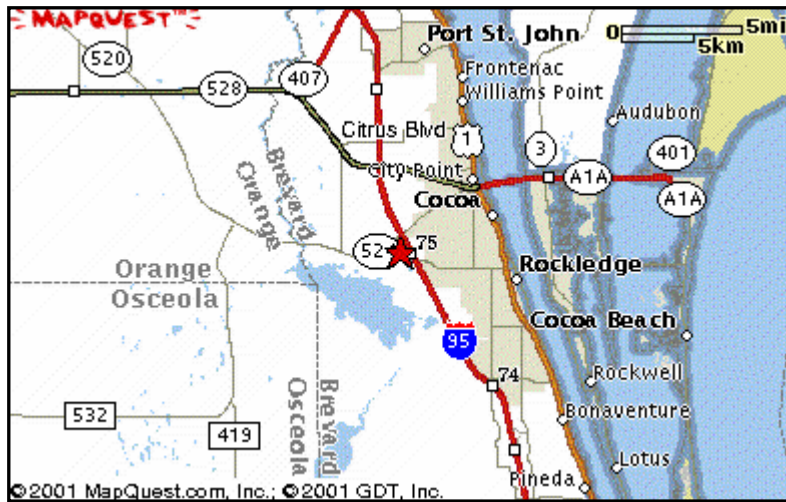

Cocoa Expo Sports Center Driving Directions

From West Coast

Cocoa, FL is located South of Daytona, East of Orlando and North of Palm Beach. Take Interstate 4 East towards Orlando. You will exit onto Toll Road 417 (Exit 24) and head East. Follow 417 to the Bee Line Expressway and continue heading east. These are toll roads so change will be needed. You will then exit onto Interstate 95 and head South. Remain on I 95 to SR 524 Exit #202 (Approx. 1 mile before the interstate). You will turn right onto SR 524. Proceed to Friday Road (The Days Inn is at this intersection). You will turn left onto Friday Road and the Cocoa Expo Sports Center will be on your left.

From East Coast

Cocoa, FL is located South of Daytona, East of Orlando and North of Palm Beach. You will follow Interstate 95 (North or South from your respective location). Take I-95 to SR 520 (Exit 201). Upon your exit you will head West on SR 520 Approximately 3/4 of a mile to Friday Road You will turn right onto Friday Road (There is a Gas Station at the intersection). Proceed on Friday Road and the Cocoa Expo Sports Center will be on your right.