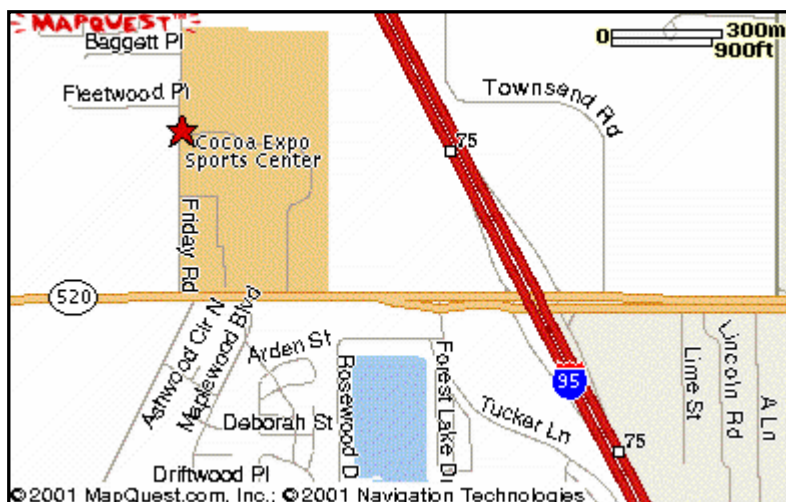

Cocoa Expo Sports Center Driving Directions

From West Coast

Cocoa, FL is located South of Daytona, East of Orlando and North of Palm Beach. Take Interstate 4 East towards Orlando. You will exit onto Toll Road 417 (Exit 24) and head East. Follow 417 to the Bee Line Expressway and continue heading east. These are toll roads so change will be needed. You will then exit onto Interstate 95 and head South. Remain on I 95 to SR 524 Exit #202 (Approx. 1 mile before the interstate). You will turn right onto SR 524. Proceed to Friday Road (The Days Inn is at this intersection). You will turn left onto Friday Road and the Cocoa Expo Sports Center will be on your left.

From East Coast

Cocoa, FL is located South of Daytona, East of Orlando and North of Palm Beach. You will follow Interstate 95 (North or South from your respective location). Take I-95 to SR 520 (Exit 201). Upon your exit you will head West on SR 520 Approximately 3/4 of a mile to Friday Road You will turn right onto Friday Road (There is a Gas Station at the intersection). Proceed on Friday Road and the Cocoa Expo Sports Center will be on your right.