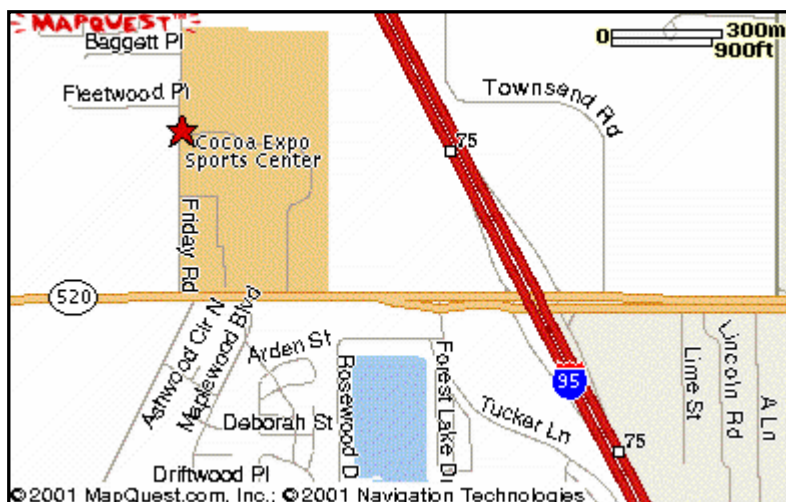

## Cocoa Expo Sports Center Driving Directions

### From West Coast

Cocoa, FL is located South of Daytona, East of Orlando and North of Palm Beach. Take Interstate 4 East towards Orlando. You will exit onto Toll Road 417 (Exit 24) and head East. Follow 417 to the Bee Line Expressway and continue heading east. These are toll roads so change will be needed. You will then exit onto Interstate 95 and head South. Remain on I 95 to SR 524 Exit #202 (Approx. 1 mile before the interstate). You will turn right onto SR 524. Proceed to Friday Road (The Days Inn is at this intersection). You will turn left onto Friday Road and the Cocoa Expo Sports Center will be on your left.

### From East Coast

Cocoa, FL is located South of Daytona, East of Orlando and North of Palm Beach. You will follow Interstate 95 (North or South from your respective location). Take I-95 to SR 520 (Exit 201). Upon your exit you will head West on SR 520 Approximately 3/4 of a mile to Friday Road You will turn right onto Friday Road (There is a Gas Station at the intersection). Proceed on Friday Road and the Cocoa Expo Sports Center will be on your right.