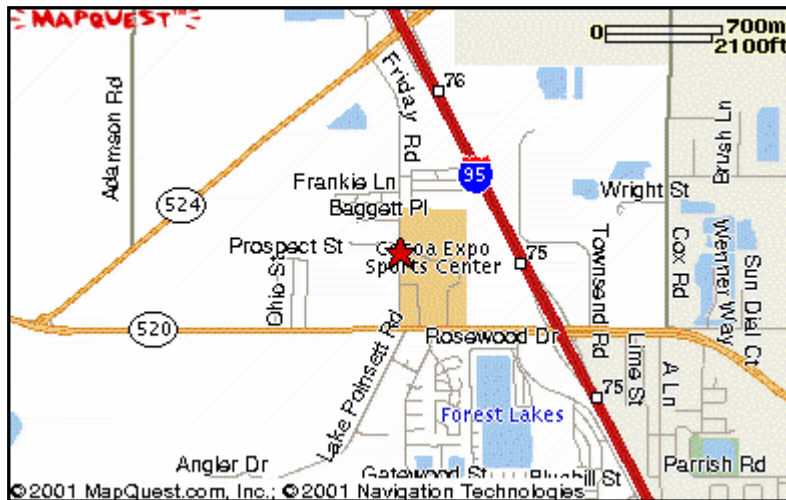

## Cocoa Expo Sports Center Driving Directions

### From West Coast

Cocoa, FL is located South of Daytona, East of Orlando and North of Palm Beach. Take Interstate 4 East towards Orlando. You will exit onto Toll Road 417 (Exit 24) and head East. Follow 417 to the Bee Line Expressway and continue heading east. These are toll roads so change will be needed. You will then exit onto Interstate 95 and head South. Remain on I 95 to SR 524 Exit #202 (Approx. 1 mile before the interstate). You will turn right onto SR 524. Proceed to Friday Road (The Days Inn is at this intersection). You will turn left onto Friday Road and the Cocoa Expo Sports Center will be on your left.

### From East Coast

Cocoa, FL is located South of Daytona, East of Orlando and North of Palm Beach. You will follow Interstate 95 (North or South from your respective location). Take I-95 to SR 520 (Exit 201). Upon your exit you will head West on SR 520 Approximately 3/4 of a mile to Friday Road You will turn right onto Friday Road (There is a Gas Station at the intersection). Proceed on Friday Road and the Cocoa Expo Sports Center will be on your right.