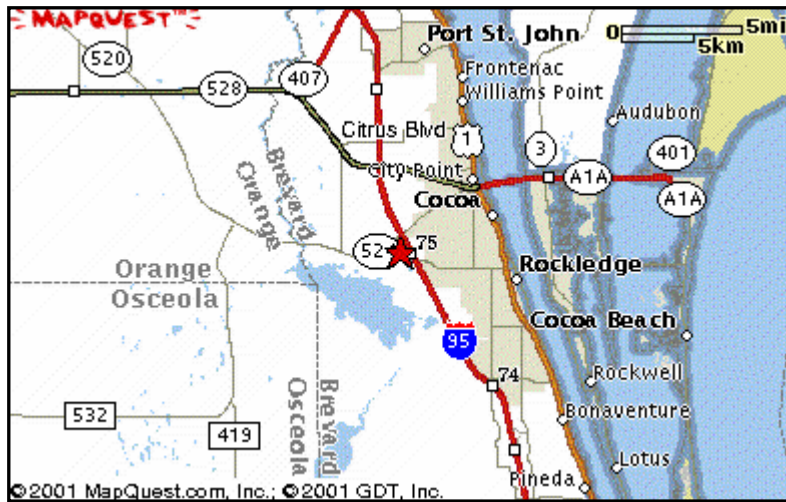

## Cocoa Expo Sports Center Driving Directions

### From West Coast

Cocoa, FL is located South of Daytona, East of Orlando and North of Palm Beach. Take Interstate 4 East towards Orlando. You will exit onto Toll Road 417 (Exit 24) and head East. Follow 417 to the Bee Line Expressway and continue heading east. These are toll roads so change will be needed. You will then exit onto Interstate 95 and head South. Remain on I 95 to SR 524 Exit #202 (Approx. 1 mile before the interstate). You will turn right onto SR 524. Proceed to Friday Road (The Days Inn is at this intersection). You will turn left onto Friday Road and the Cocoa Expo Sports Center will be on your left.

### From East Coast

Cocoa, FL is located South of Daytona, East of Orlando and North of Palm Beach. You will follow Interstate 95 (North or South from your respective location). Take I-95 to SR 520 (Exit 201). Upon your exit you will head West on SR 520 Approximately 3/4 of a mile to Friday Road You will turn right onto Friday Road (There is a Gas Station at the intersection). Proceed on Friday Road and the Cocoa Expo Sports Center will be on your right.