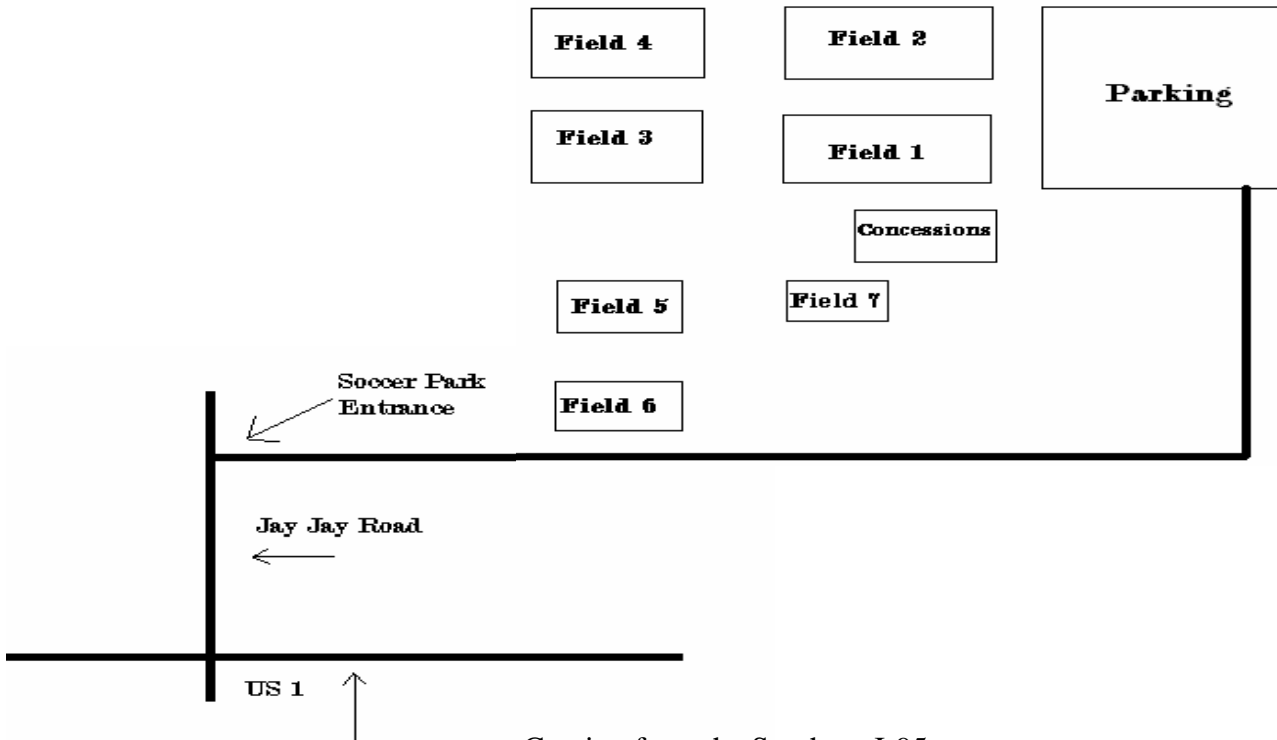

# DIRECTIONS TO SPACE COAST CUP 2007

Chain of Lakes Regional Park (COL)  
1603 Snowy Egret Drive  
Titusville, FL 32796  
(321) 264-0985

## Coming from the South on I-95:

Take Exit 220 and turn right on to Garden Street (SR-406). Head east approximately 2.7 miles to US-1. You will see a KFC, CVS Pharmacy and Papa Johns at this intersection. Head turn left on US-1 and head north approximately 2.8 miles to Jay Jay Road. You will pass Parrish Medical Center and BCC Titusville Campus. When you reach Victorio's Restaurant, turn right on to Jay Jay Road which is 100 yards past the restaurant. Soccer fields are ½ mile from US-1 on the right.

## Coming from the South on US-1:

When on US-1 @Garden Street intersection - follow directions as above.

## Coming from the North on I-95:

Take Exit 223 and turn left on to SR 46. Head east approximately 2 miles to US-1. Make a right turn on to US-1 and head south approximately 1 mile to Jay Jay Road. Jay Jay Road bisects US-1 going east and west. Turn left on to Jay Jay Road heading east. Soccer fields are ½ mile from US-1 on the right.