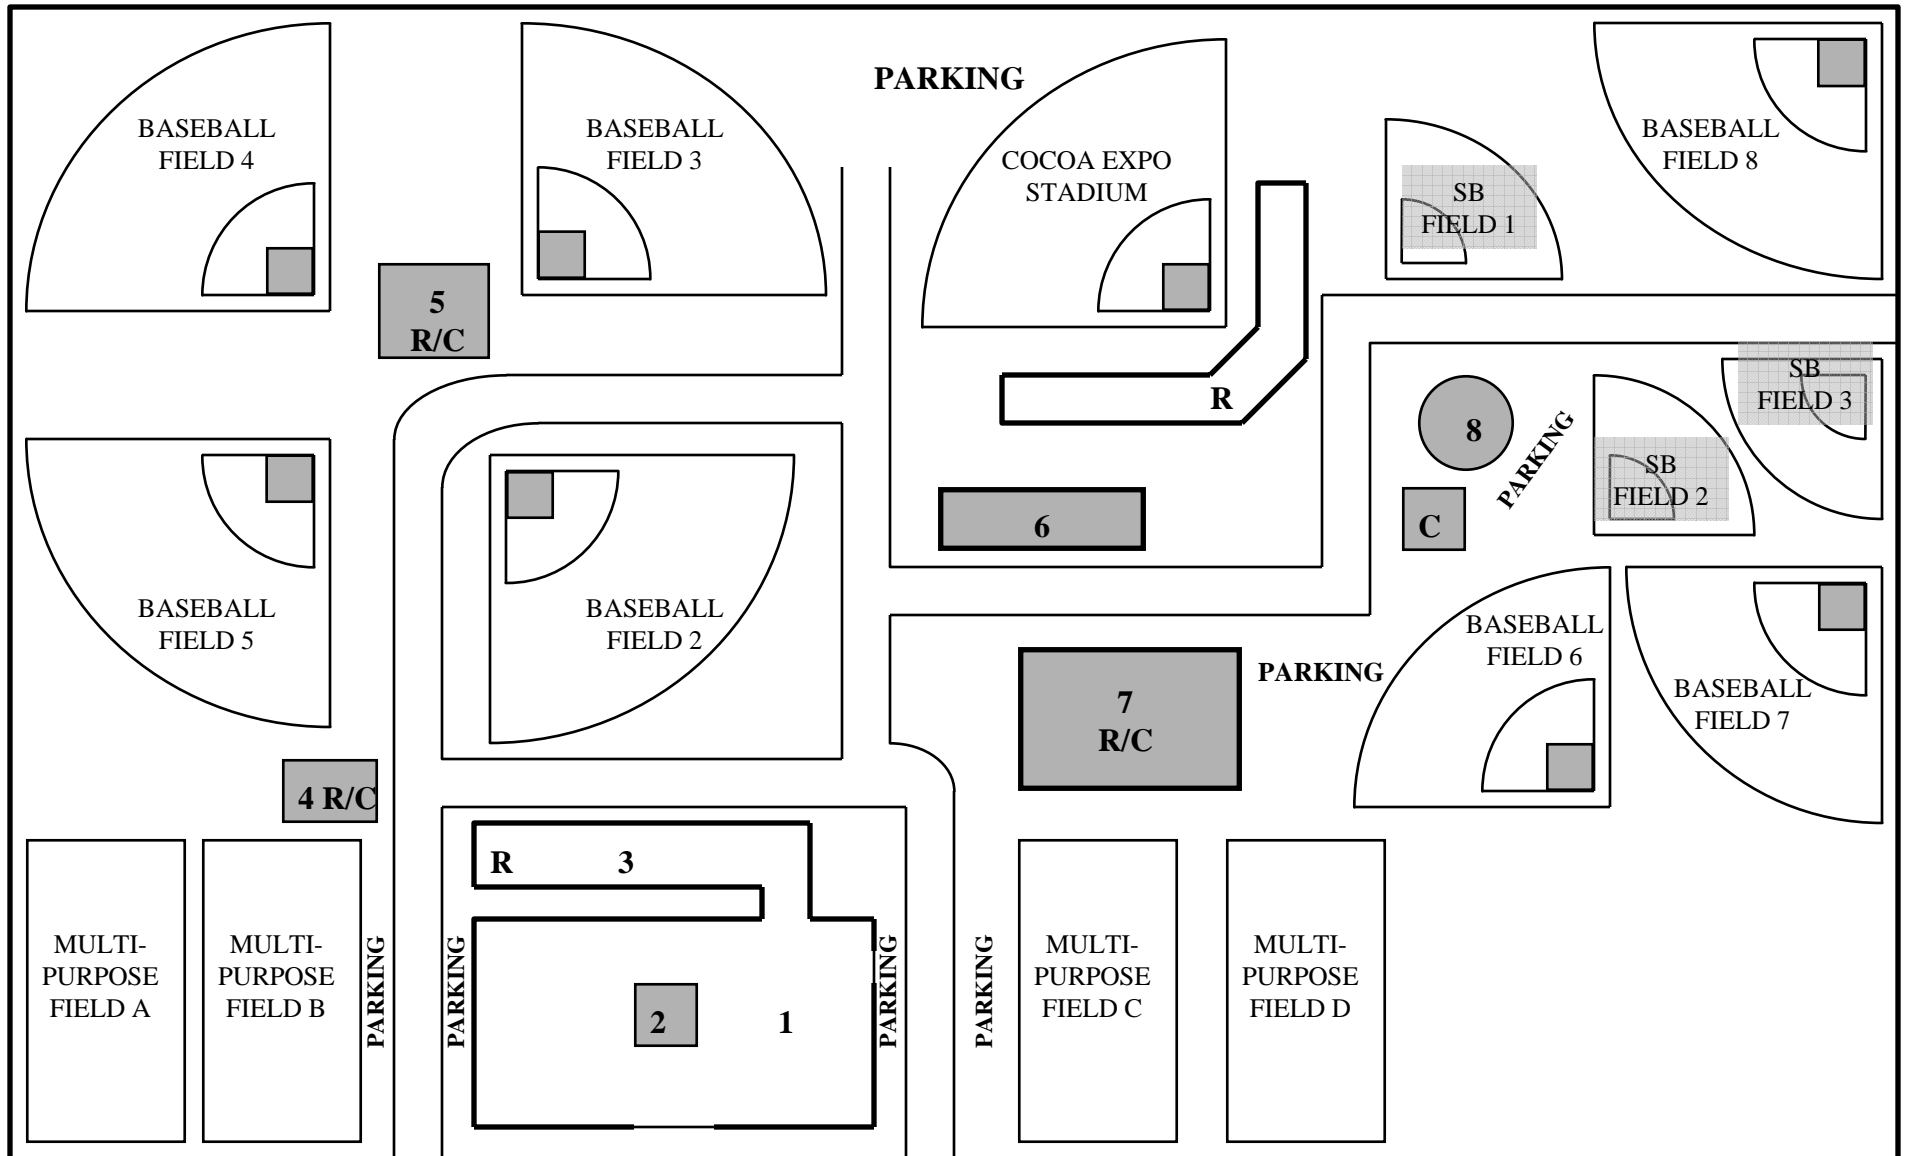

# COCOA EXPO SPORTS CENTER

- 1 - Dormitory/Cafeteria/Administration
- 2 - Pool
- 3 - West Hall
- 4 - Club House (Athletic Trainer)

- 5 - Rotunda
- 6 - East Hall
- 7 - Indoor Arena
- 8 - Dome

- R = Restrooms
- C = Concession Stand